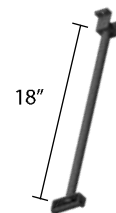

DECOR SERIES MODELS

MODEL	WATTS	VOLTS	AMPS	BTUS	DIMENSIONS	
					LENGTH	WIDTH
ADGLASS30240* (BLACK/ WHITE)	3000	240	12.5	10200	42.6" (1083mm)	5.5" (140mm)
ADGLASS15120* (BLACK/ WHITE)	1500	120	12.5	6100	31" (797mm)	5.5" (140mm)

Heater coverage area may be reduced in highly exposed area. Contact dealer for specifying support.

CLEARANCES AND MOUNTING OPTIONS

MODEL	FLOOR (USA)	FLOOR (CANADA)	CEILING (WALL MOUNT)	CEILING (CEILING MOUNT)	END	SIDE	MOUNTING OPTION
ADGLASS30240*	6'7" (2.0m)	8' (2.4m)	8" (203mm)	7.5" (190mm)	20" (508mm)	20" (508mm)	WALL OR CEILING
ADGLASS15120*	6'7" (2.0m)	8' (2.4m)	8" (203mm)	7.5" (190mm)	20" (508mm)	20" (508mm)	WALL OR CEILING

INCLUDED PARTS

HANDHELD REMOTE

ADJUSTABLE WALL AND CEILING BRACKETS

OPTIONAL CEILING SUSPENSION RODS (SOLD SEPARATELY)