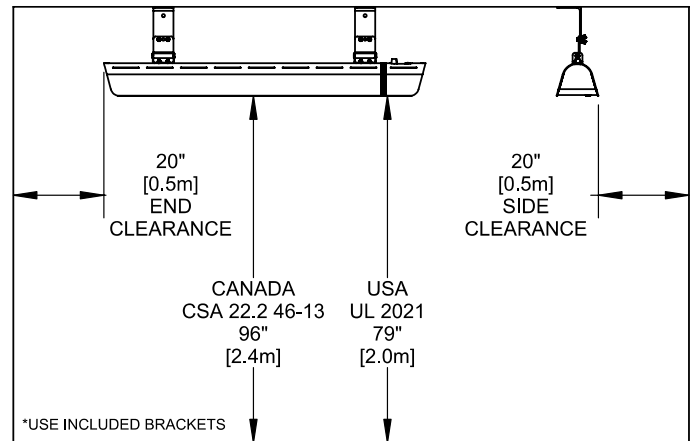

INCLUDED PARTS