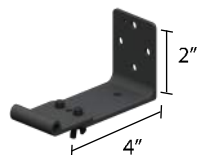

Heater coverage area may be reduced in highly exposed area. Contact dealer for specifying support.

CLEARANCES AND MOUNTING OPTIONS

MODEL	FLOOR (USA)	FLOOR (CANADA)	CEILING (WALL MOUNT)	CEILING (CEILING MOUNT)	END	SIDE	MOUNTING OPTION
ADGLASS30240*	6'7" (2.0m)	8' (2.4m)	8" (203mm)	7.5" (190mm)	20" (508mm)	20" (508mm)	WALL OR CEILING
ADGLASS15120*	6'7" (2.0m)	8' (2.4m)	8" (203mm)	7.5" (190mm)	20" (508mm)	20" (508mm)	WALL OR CEILING

INCLUDED PARTS

HANDHELD REMOTE

ADJUSTABLE WALL AND CEILING BRACKETS

OPTIONAL CEILING SUSPENSION RODS (SOLD SEPARATELY)