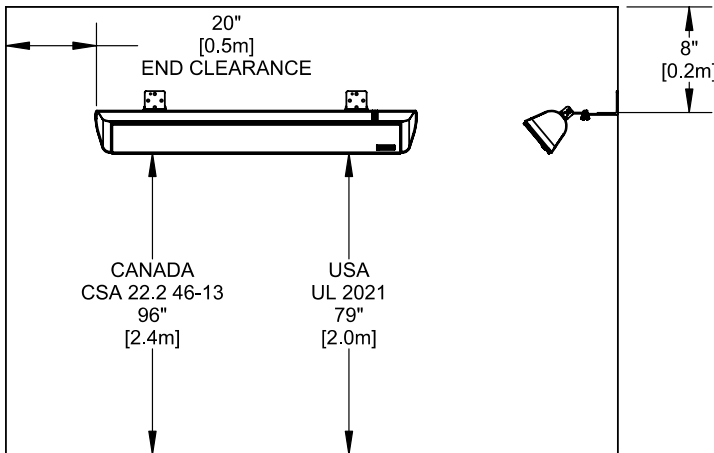

DECOR SERIES MODELS

MODEL	WATTS	VOLTS	AMPS	BTUS	DIMENSIONS	
					LENGTH	WIDTH
ADGLASS30240* (BLACK/ WHITE)	3000	240	12.5	10200	42.6" (1083mm)	5.5" (140mm)
ADGLASS15120* (BLACK/ WHITE)	1500	120	12.5	6100	31" (797mm)	5.5" (140mm)

*240V heaters may be used at 208V. De-rating heaters reduces heater output by approximately 25%

HEATING COVERAGE PATTERNS

MODEL	WIDTH	DEPTH	HEIGHT
ADGLASS30240*	10' (3.1m)	6' (1.8m)	8' (2.4m)
ADGLASS15120*	7' (2.1m)	5' (1.5m)	8' (2.4m)

Heater coverage area may be reduced in highly exposed area. Contact dealer for specifying support.

CLEARANCES AND MOUNTING OPTIONS

MODEL	FLOOR (USA)	FLOOR (CANADA)	CEILING (WALL MOUNT)	CEILING (CEILING MOUNT)	END	SIDE	MOUNTING OPTION
ADGLASS30240*	6'7" (2.0m)	8' (2.4m)	8" (203mm)	7.5" (190mm)	20" (508mm)	20" (508mm)	WALL OR CEILING
ADGLASS15120*	6'7" (2.0m)	8' (2.4m)	8" (203mm)	7.5" (190mm)	20" (508mm)	20" (508mm)	WALL OR CEILING