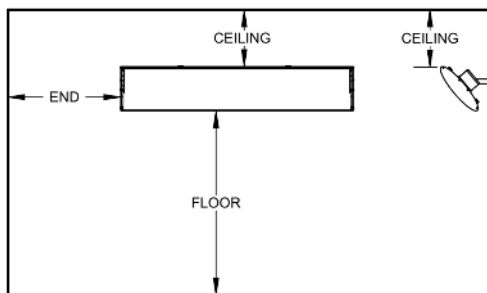

WALL MOUNTED CLEARANCES