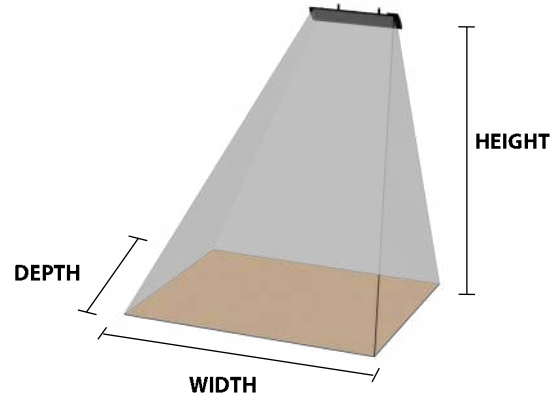

CLEARANCES AND MOUNTING OPTIONS

MODEL	FLOOR (USA)	FLOOR (CANADA)	CEILING (WALL MOUNT)	CEILING (CEILING MOUNT)	END	SIDE	MOUNTING OPTION
DS32240 DS32208	6'7" (2.0m)	8' (2.4m)	8" (203mm)	4" (102mm)	18" (457mm)	18" (457mm)	WALL OR CEILING
DS24240	6'7" (2.0m)	8' (2.4m)	8" (203mm)	4" (102mm)	18" (457mm)	18" (457mm)	WALL OR CEILING
DS15120	6'7" (2.0m)	8' (2.4m)	8" (203mm)	4" (102mm)	18" (457mm)	18" (457mm)	WALL OR CEILING