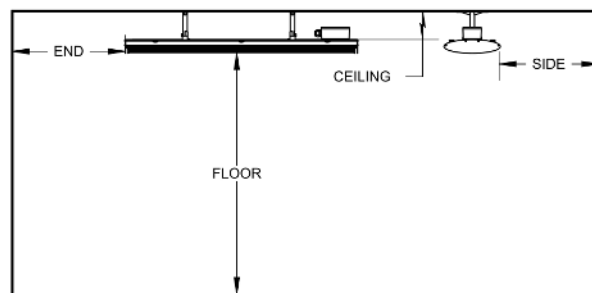

This heater is intended for moderate climates. Heater coverage areas will be reduced in highly exposed areas. Contact dealer for specifying support.

CLEARANCES AND MOUNTING OPTIONS

| MODEL | FLOOR (USA) | FLOOR (CANADA) | CEILING (WALL MOUNT) | CEILING (CEILING MOUNT) | END | SIDE | MOUNTING OPTION |
|--------------------|-------------|----------------|----------------------|-------------------------|-------------|-------------|-----------------|
| DS32240 DS32208 | 6'7" (2.0m) | 8' (2.4m) | 8" (203mm) | 4" (102mm) | 18" (457mm) | 18" (457mm) | WALL OR CEILING |
| DS24240 | 6'7" (2.0m) | 8' (2.4m) | 8" (203mm) | 4" (102mm) | 18" (457mm) | 18" (457mm) | WALL OR CEILING |
| DS15120 | 6'7" (2.0m) | 8' (2.4m) | 8" (203mm) | 4" (102mm) | 18" (457mm) | 18" (457mm) | WALL OR CEILING |

WALL MOUNTED CLEARANCES

CEILING SUSPENDED CLEARANCES

INCLUDED PARTS

ROTATIONAL MOUNTING BRACKETS

OPTIONAL ACCESSORIES

CEILING SUSPENSION POLES

12", 24" and 48" (DS12EXTB, DS24EXTB, DS48EXTB)