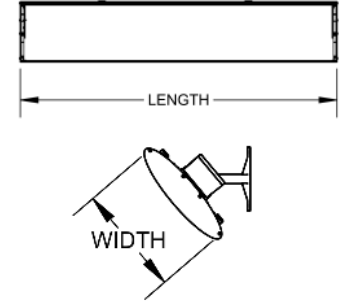

DS32240 | DS32208
3200W | 240V OR 208V

SHADOW SERIES MODELS

| MODEL | | WATTS | VOLTS | AMPS | BTUS | DIMENSIONS | |
|---------|-------|-------|-------|------|--------|--------------|------------|
| | | | | | | LENGTH | WIDTH |
| DS32240 | BLACK | 3200 | 240 | 13.3 | 10,920 | 66" (1676mm) | 8" (203mm) |
| DS32208 | BLACK | 3200 | 208 | 15.4 | 10,920 | 66" (1676mm) | 8" (203mm) |
| DS24240 | BLACK | 2400 | 240 | 10 | 8,200 | 50" (1270mm) | 8" (203mm) |
| DS15120 | BLACK | 1500 | 120 | 12.5 | 5,115 | 32" (813mm) | 8" (203mm) |

Do not de-rate Shadow series heaters. De-rating will result in significantly reduced heating output.

HEATING COVERAGE PATTERNS

| MODEL | WIDTH | DEPTH | HEIGHT |
|--------------------|-----------|-----------|-----------|
| DS32240 DS32208 | 9' (2.7m) | 7' (2.1m) | 8' (2.4m) |
| DS24240 | 8' (2.4m) | 6' (1.8m) | 8' (2.4m) |
| DS15120 | 7' (2.1m) | 6' (1.8m) | 8' (2.4m) |