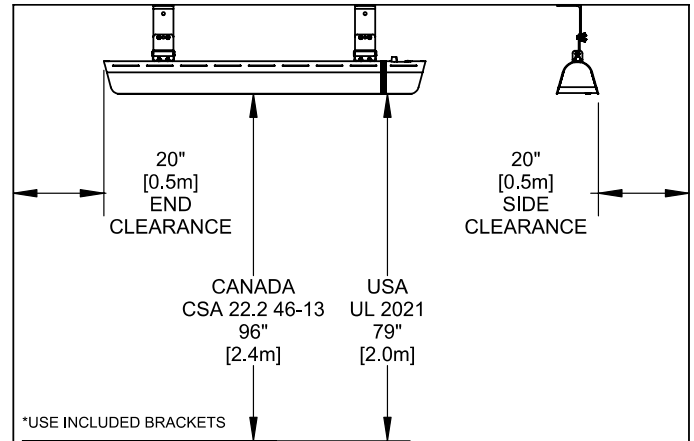

INCLUDED PARTS