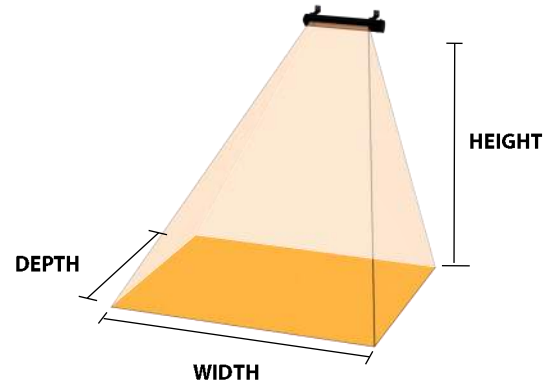

DECOR SERIES MODELS

MODEL	WATTS	VOLTS	AMPS	BTUS	DIMENSIONS	
					LENGTH	WIDTH
ADGLASS30240* (BLACK/WHITE)	3000	240	12.5	10200	42.6" (1083mm)	5.5" (140mm)
	2250	208	10.8	7675		
ADGLASS15120* (BLACK/WHITE)	1500	120	12.5	6100	31" (797mm)	5.5" (140mm)

*240V heaters may be used at 208V. De-rating heaters reduces heater output by approximately 25%

HEATING COVERAGE PATTERNS

MODEL	WIDTH	DEPTH	HEIGHT
ADGLASS30240*	10' (3.1m)	6' (1.8m)	8' (2.4m)
ADGLASS15120*	7' (2.1m)	5' (1.5m)	8' (2.4m)

Heater coverage area may be reduced in highly exposed area. Contact dealer for specifying support.

CLEARANCES AND MOUNTING OPTIONS

MODEL	FLOOR (USA)	FLOOR (CANADA)	CEILING (WALL MOUNT)	CEILING (CEILING MOUNT)	END	SIDE	MOUNTING OPTION
ADGLASS30240*	6'7" (2.0m)	8' (2.4m)	8" (203mm)	7.5" (190mm)	20" (508mm)	20" (508mm)	WALL OR CEILING
ADGLASS15120*	6'7" (2.0m)	8' (2.4m)	8" (203mm)	7.5" (190mm)	20" (508mm)	20" (508mm)	WALL OR CEILING