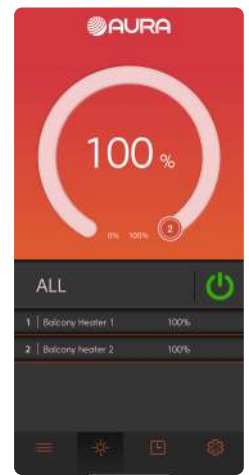

BLUETOOTH CONTROL