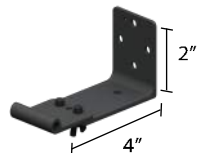

Heater coverage area may be reduced in highly exposed area. Contact dealer for specifying support.

CLEARANCES AND MOUNTING OPTIONS

MODEL	FLOOR (USA)	FLOOR (CANADA)	CEILING (WALL MOUNT)	CEILING (CEILING MOUNT)	END	SIDE	MOUNTING OPTION
ADGLASS30240*	6'7" (2.0m)	8' (2.4m)	8" (203mm)	7.5" (190mm)	20" (508mm)	20" (508mm)	WALL OR CEILING
ADGLASS15120*	6'7" (2.0m)	8' (2.4m)	8" (203mm)	7.5" (190mm)	20" (508mm)	20" (508mm)	WALL OR CEILING

INCLUDED PARTS

HANDHELD REMOTE

ADJUSTABLE WALL AND CEILING BRACKETS

OPTIONAL CEILING SUSPENSION RODS (SOLD SEPARATELY)