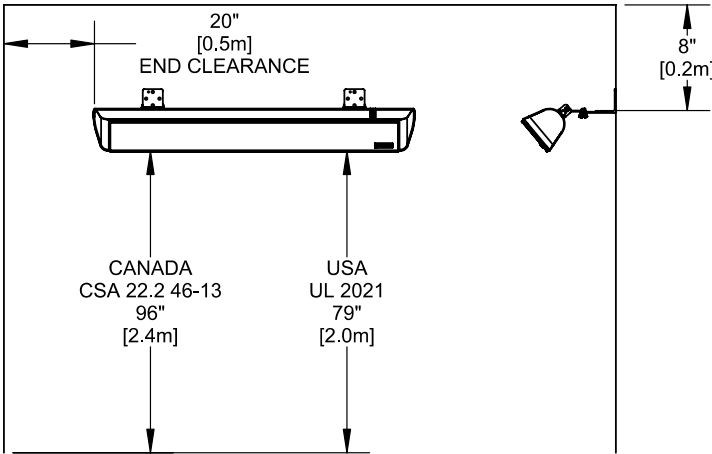

DECOR SERIES MODELS

MODEL	WATTS	VOLTS	AMPS	BTUS	DIMENSIONS	
					LENGTH	WIDTH
ADGLASS30240* (BLACK/WHITE)	3000	240	12.5	10200	42.6" (1083mm)	5.5" (140mm)
	2250	208	10.8	7675		
ADGLASS15120* (BLACK/WHITE)	1500	120	12.5	6100	31" (797mm)	5.5" (140mm)

*240V heaters may be used at 208V. De-rating heaters reduces heater output by approximately 25%

HEATING COVERAGE PATTERNS

MODEL	WIDTH	DEPTH	HEIGHT
ADGLASS30240*	10' (3.1m)	6' (1.8m)	8' (2.4m)
ADGLASS15120*	7' (2.1m)	5' (1.5m)	8' (2.4m)

Heater coverage area may be reduced in highly exposed area. Contact dealer for specifying support.

CLEARANCES AND MOUNTING OPTIONS

MODEL	FLOOR (USA)	FLOOR (CANADA)	CEILING (WALL MOUNT)	CEILING (CEILING MOUNT)	END	SIDE	MOUNTING OPTION
ADGLASS30240*	6'7" (2.0m)	8' (2.4m)	8" (203mm)	7.5" (190mm)	20" (508mm)	20" (508mm)	WALL OR CEILING
ADGLASS15120*	6'7" (2.0m)	8' (2.4m)	8" (203mm)	7.5" (190mm)	20" (508mm)	20" (508mm)	WALL OR CEILING